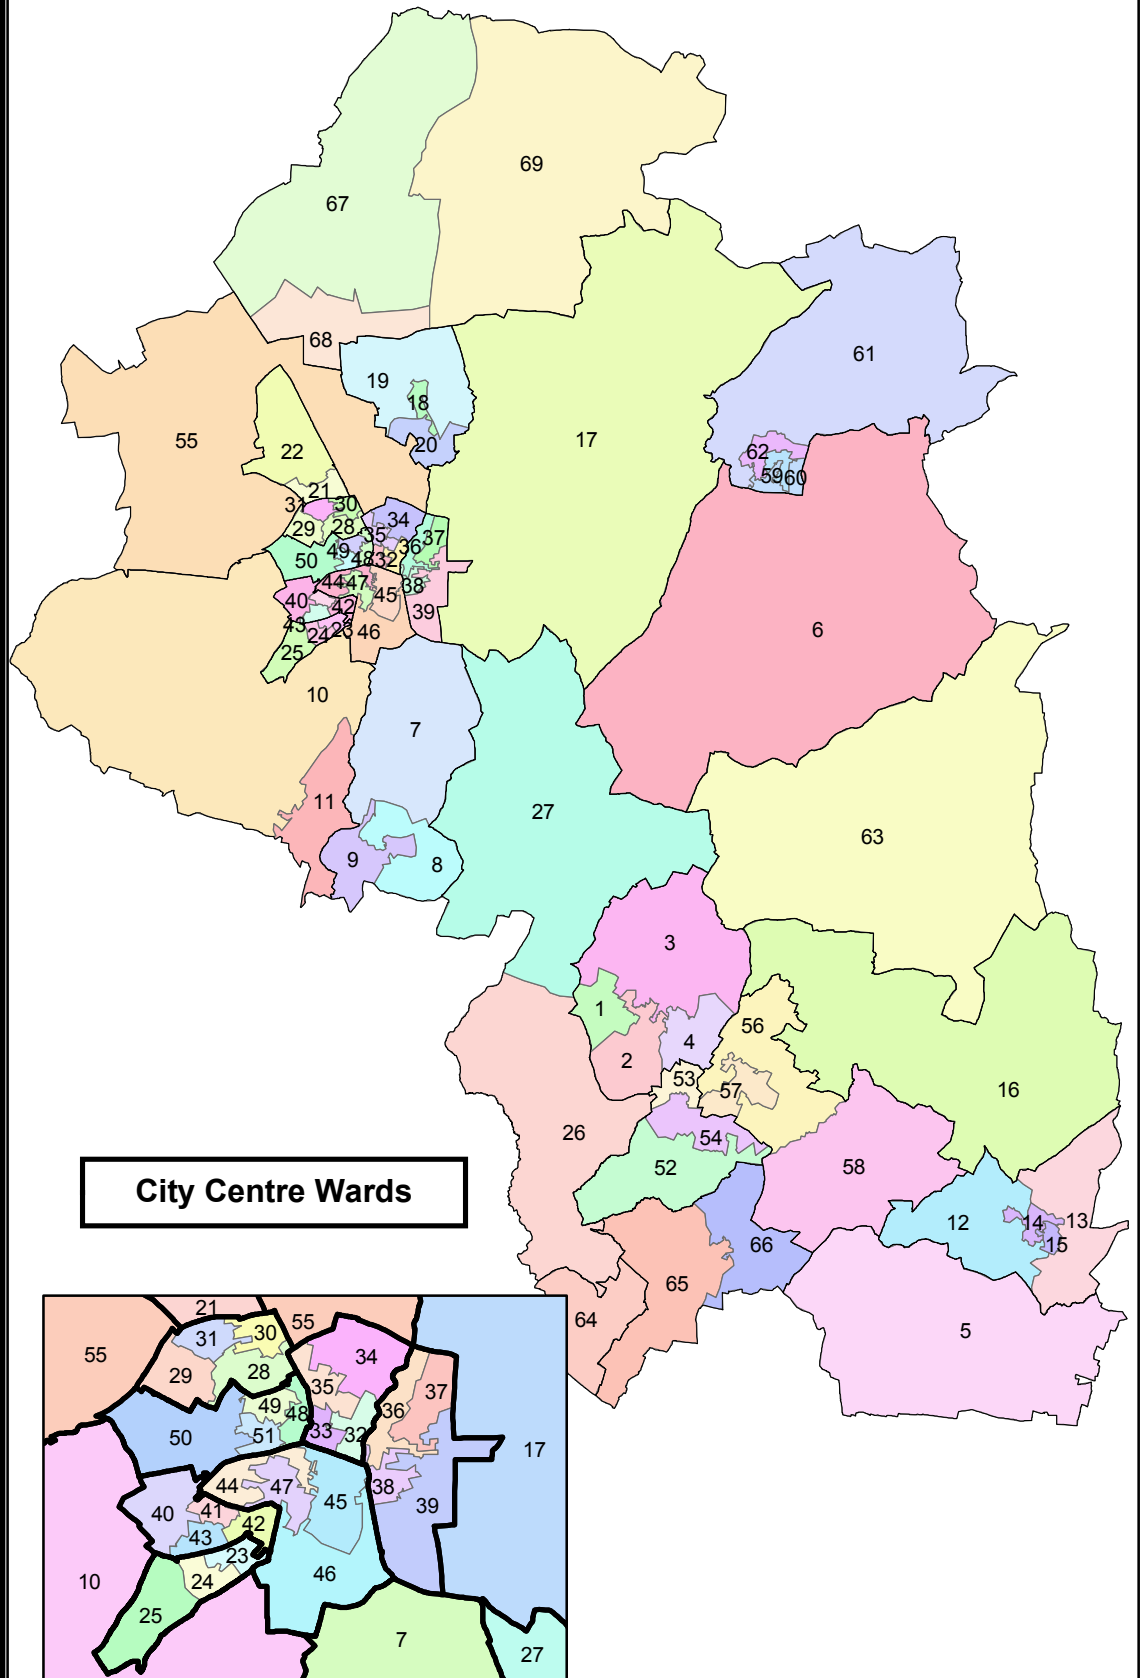

WCC 2010 Index of Lower Super Output Areas

WCC Output Areas

WCC_Layer1_OAs.NAME_NUM

- 01 = Bishops Waltham Newtown
- 02 = Bishops Waltham South Central
- 03 = Bishops Waltham Ashton
- 04 = Bishops Waltham The Chase
- 05 = Boarhunt and Southwick
- 06 = Cheriton and Bishops Sutton
- 07 = Twyford
- 08 = Colden Common North & Fishers Pond
- 09 = Colden Common Central
- 10 = Hurley
- 11 = Otterbourne
- 12 = Denmead Worlds End
- 13 = Denmead Anmore
- 14 = Denmead Barn Green
- 15 = Denmead Bere
- 16 = Droxford, Soberton and Hambledon
- 17 = Itchen Valley
- 18 = Kings Worthy Springvale
- 19 = Kings Worthy Hookpit
- 20 = Old Kings Worthy
- 21 = Harestock
- 22 = Littleton
- 23 = Badger Farm East
- 24 = Badger Farm West
- 25 = Olivers Battery
- 26 = Durley and Curdridge
- 27 = Owslebury and Upham
- 28 = St Bamabas Weeke South
- 29 = St Bamabas Teg Down
- 30 = St Bamabas Weeke East
- 31 = St Bamabas Weeke West
- 32 = St Bartholomew North Walls
- 33 = St Bartholomew Jewery & Hyde
- 34 = St Bartholomew Abbots Barton
- 35 = St Bartholomew Lankhills
- 36 = St John Winnall East
- 37 = St John Winnall West
- 38 = St John Highcliffe
- 39 = St John Giles Hill
- 40 = St Luke Kings
- 41 = St Luke Stanmore North
- 42 = St Luke Stanmore East
- 43 = St Luke Stanmore West
- 44 = St Michael Sleepers Hill
- 45 = St Michael Cathedral
- 46 = St Michael St Cross
- 47 = St Michael Christchurch
- 48 = St Paul Oram's Arbour
- 49 = St Paul Fulford
- 50 = St Paul Chilbolton
- 51 = St Paul West Hill
- 52 = Sheffield Village
- 53 = Waltham Chase North
- 54 = Sheffield & Shirrell Heath
- 55 = Sparsholt
- 56 = Swanmore North
- 57 = Swanmore South
- 58 = Soberton Heath
- 59 = New Alresford Central
- 60 = New Alresford Cricketers
- 61 = Old Alresford and Bighton
- 62 = New Alresford Arlebury
- 63 = Upper Meon Valley
- 64 = Whiteley
- 65 = Wickham West & Knowle
- 66 = Wickham East
- 67 = Wonston
- 68 = South Wonston
- 69 = Micheldever

City Centre Wards