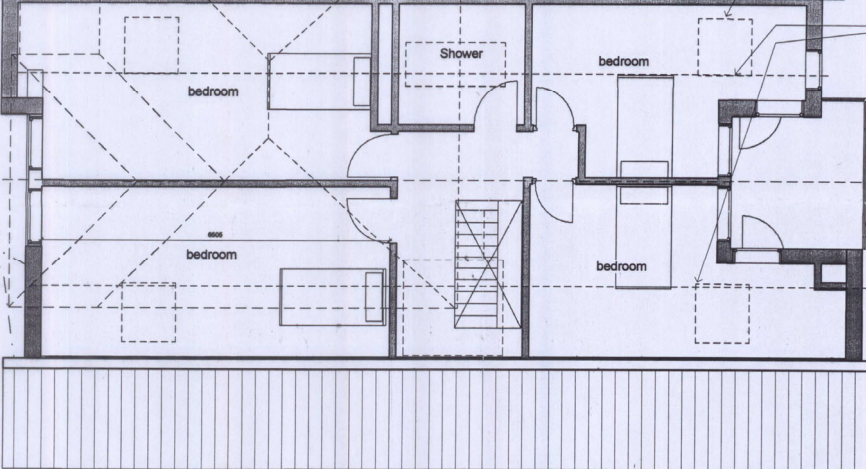

Fairfield

1 Level 3
1:50

1 metre scale