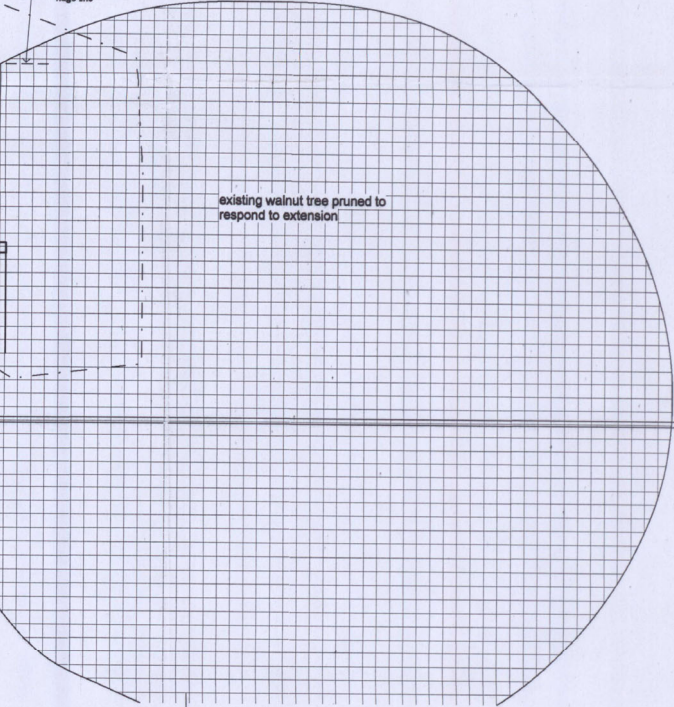

Fairfield

1 Level 3
1:50

1 metre scale