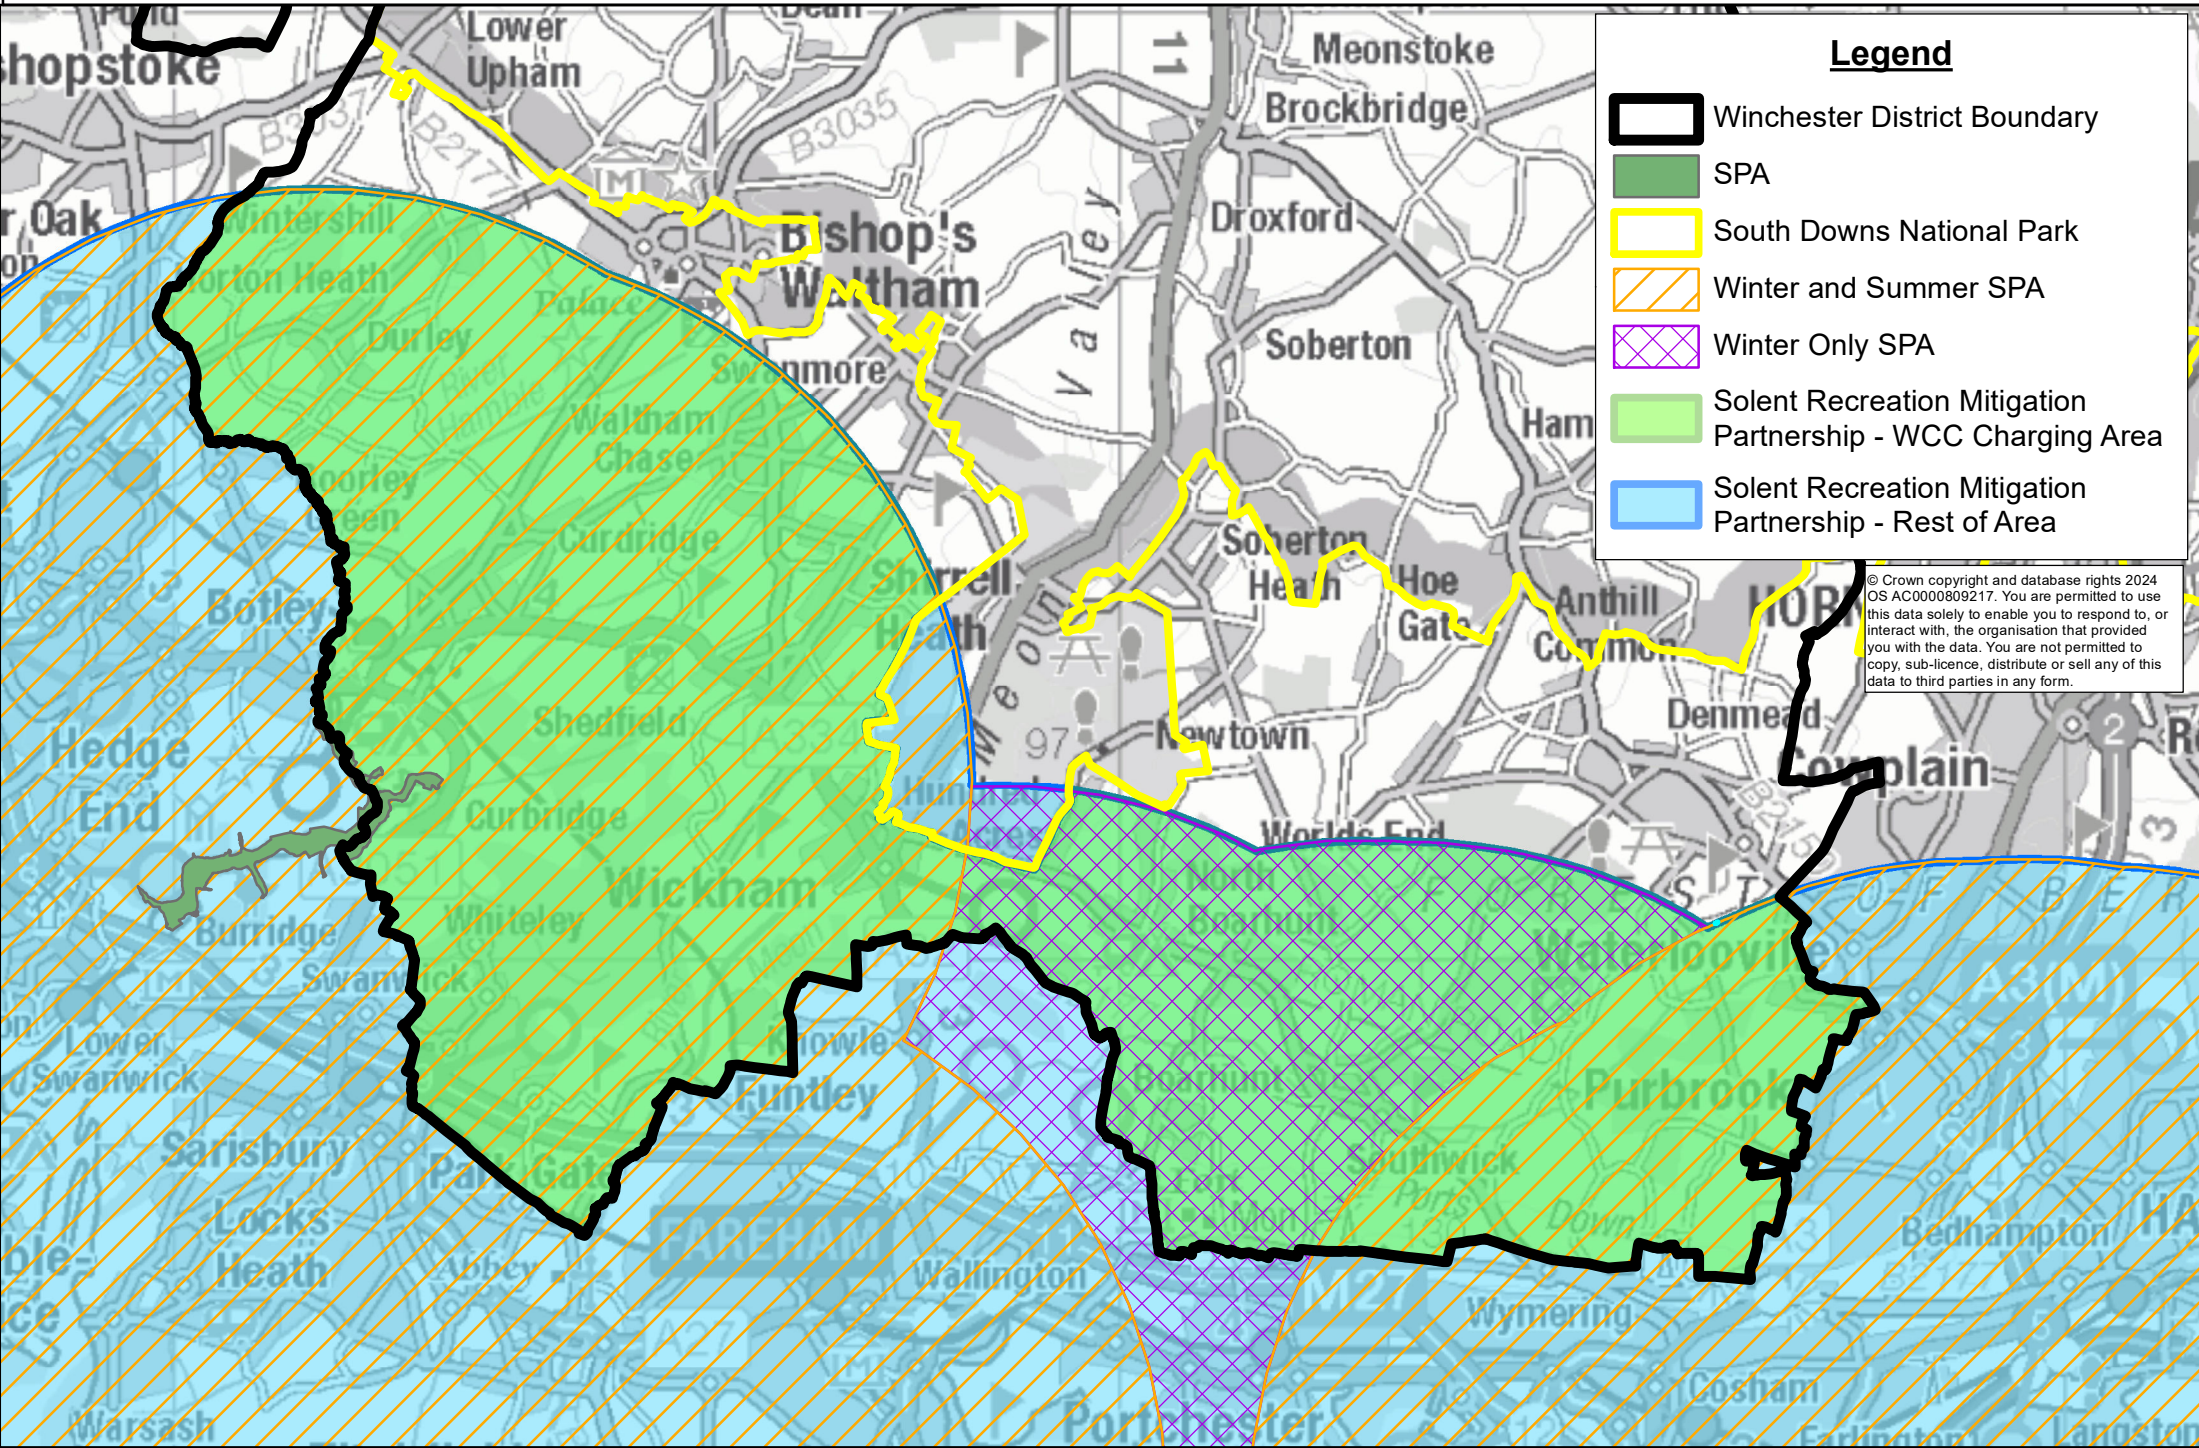

Solent Recreation Mitigation Partnership

5.6km Zone in Winchester District

Legend

- Winchester District Boundary
- SPA
- South Downs National Park
- Winter and Summer SPA
- Winter Only SPA
- Solent Recreation Mitigation Partnership - WCC Charging Area
- Solent Recreation Mitigation Partnership - Rest of Area