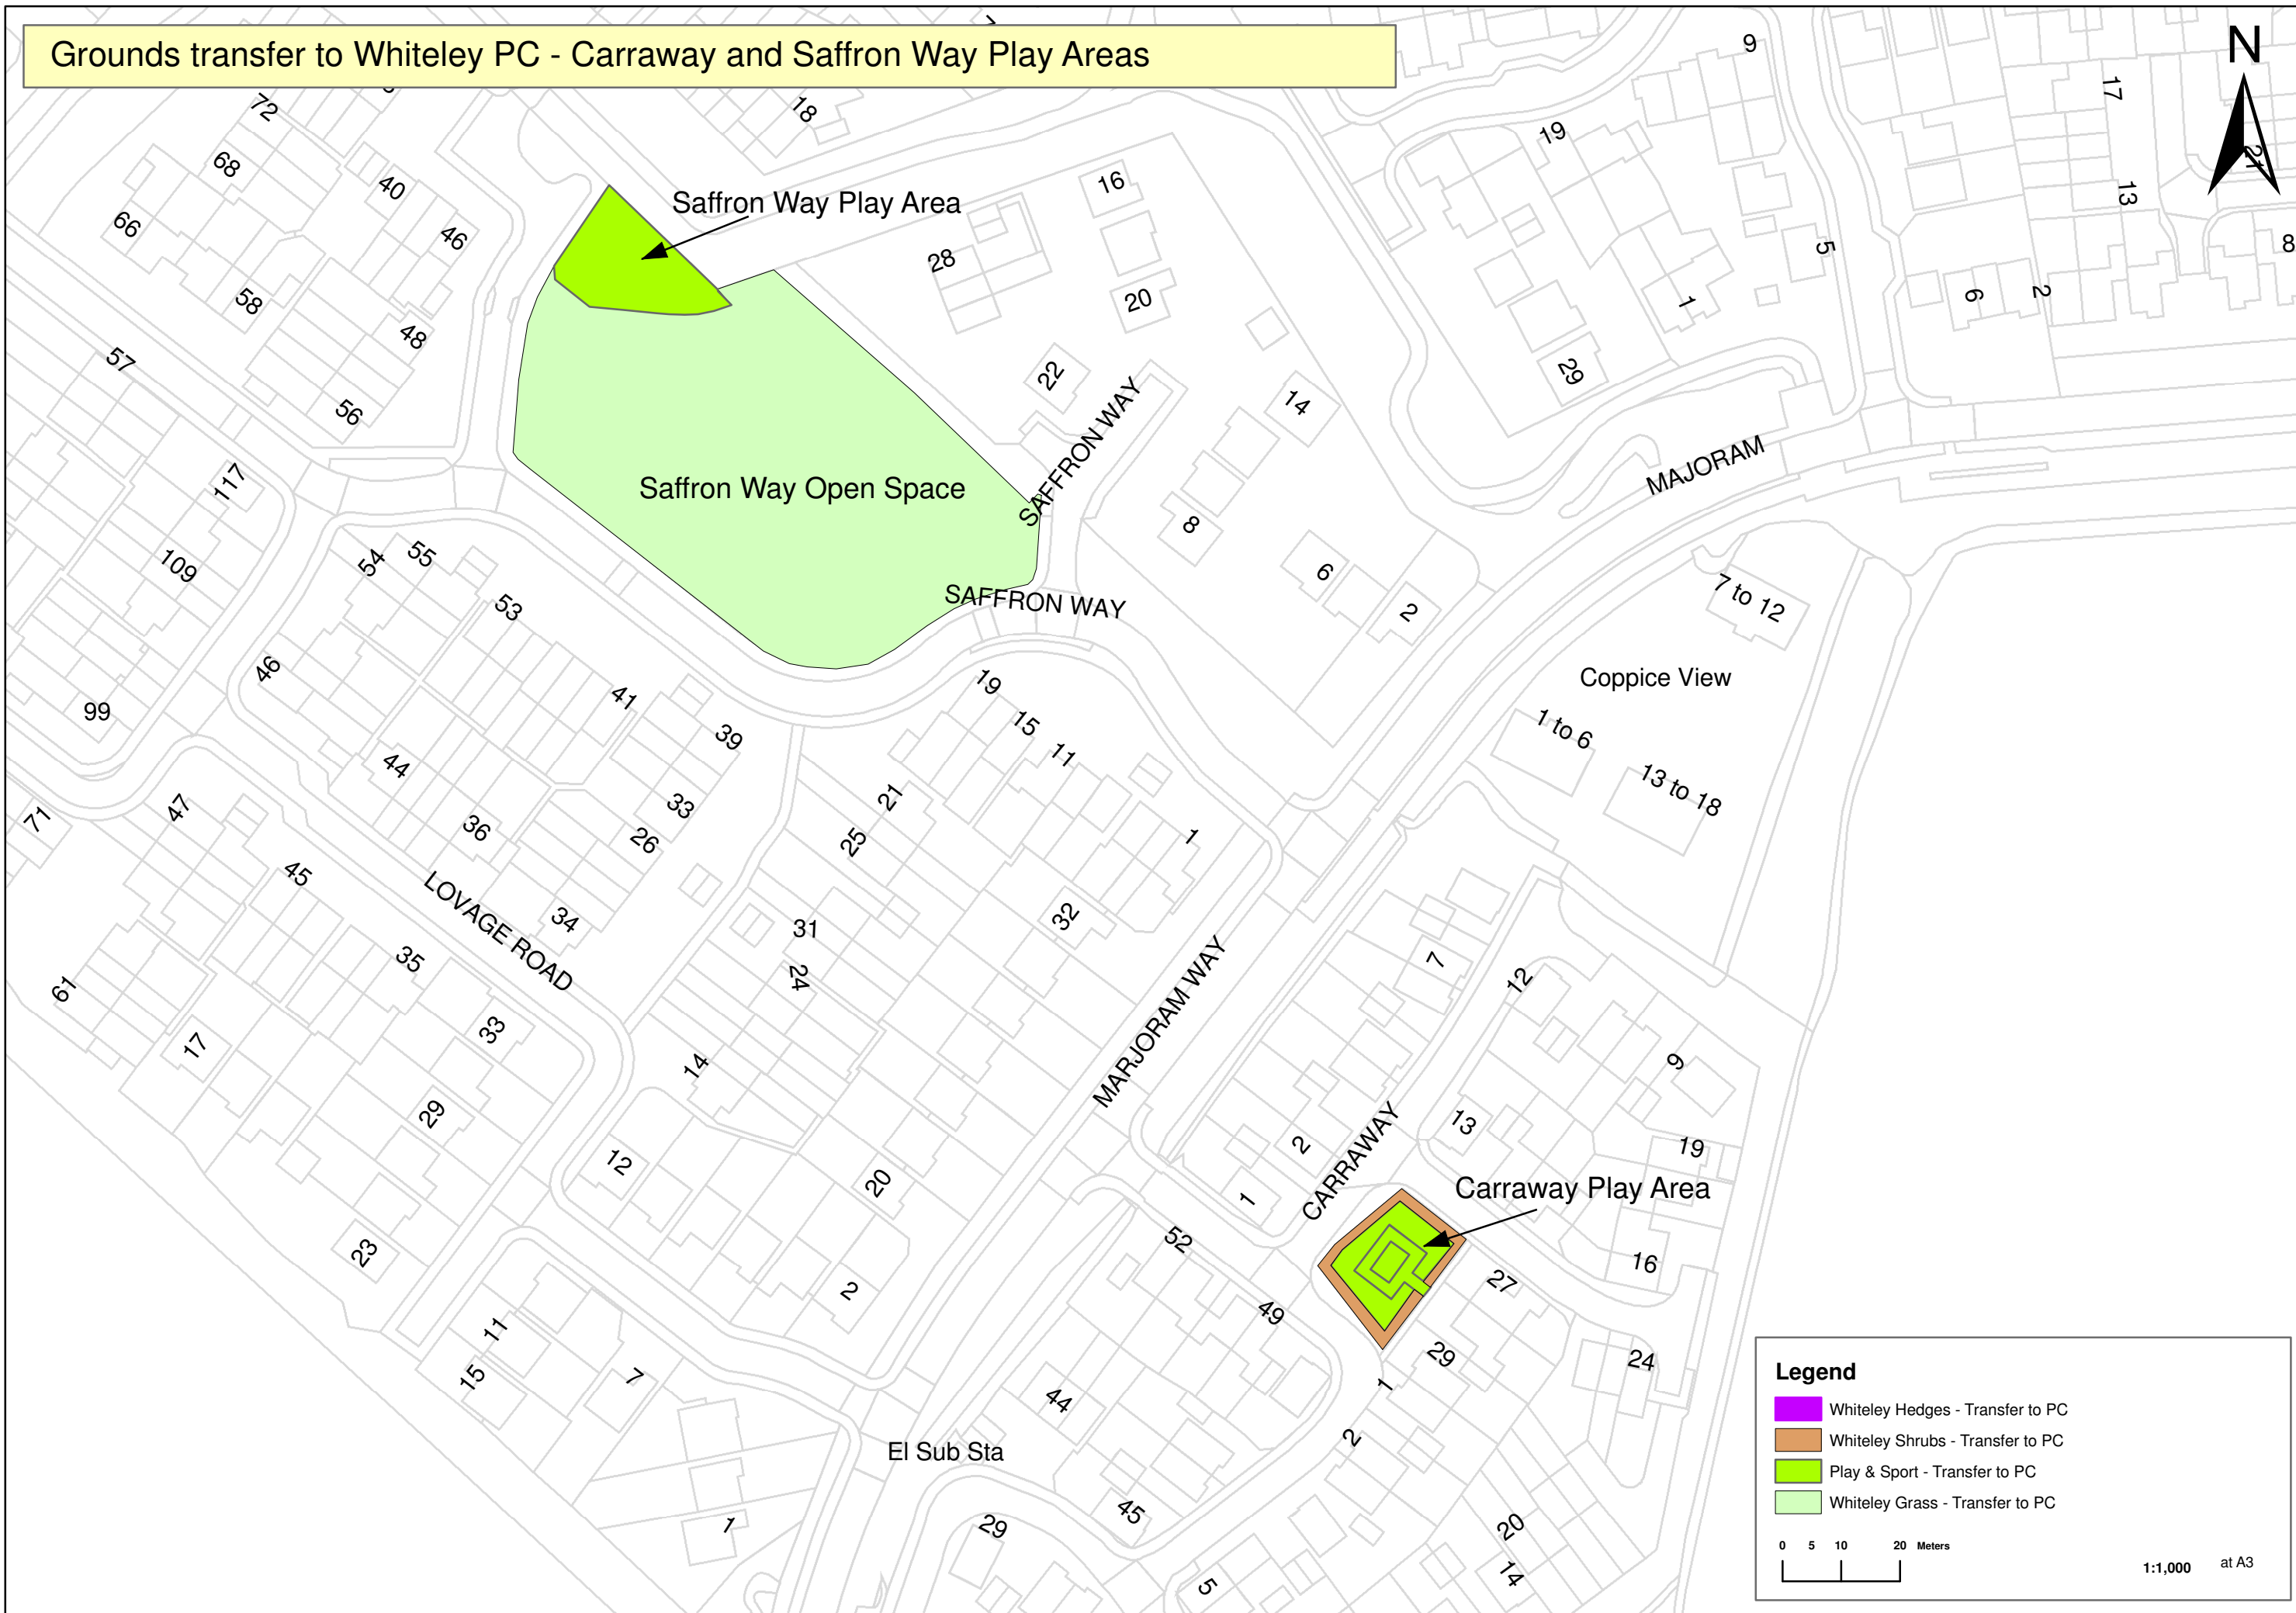

Grounds transfer to Whiteley PC - Carraway and Saffron Way Play Areas

**Legend**

- Whiteley Hedges - Transfer to PC
- Whiteley Shrubs - Transfer to PC
- Play & Sport - Transfer to PC
- Whiteley Grass - Transfer to PC

0 5 10 20 Meters

1:1,000 at A3