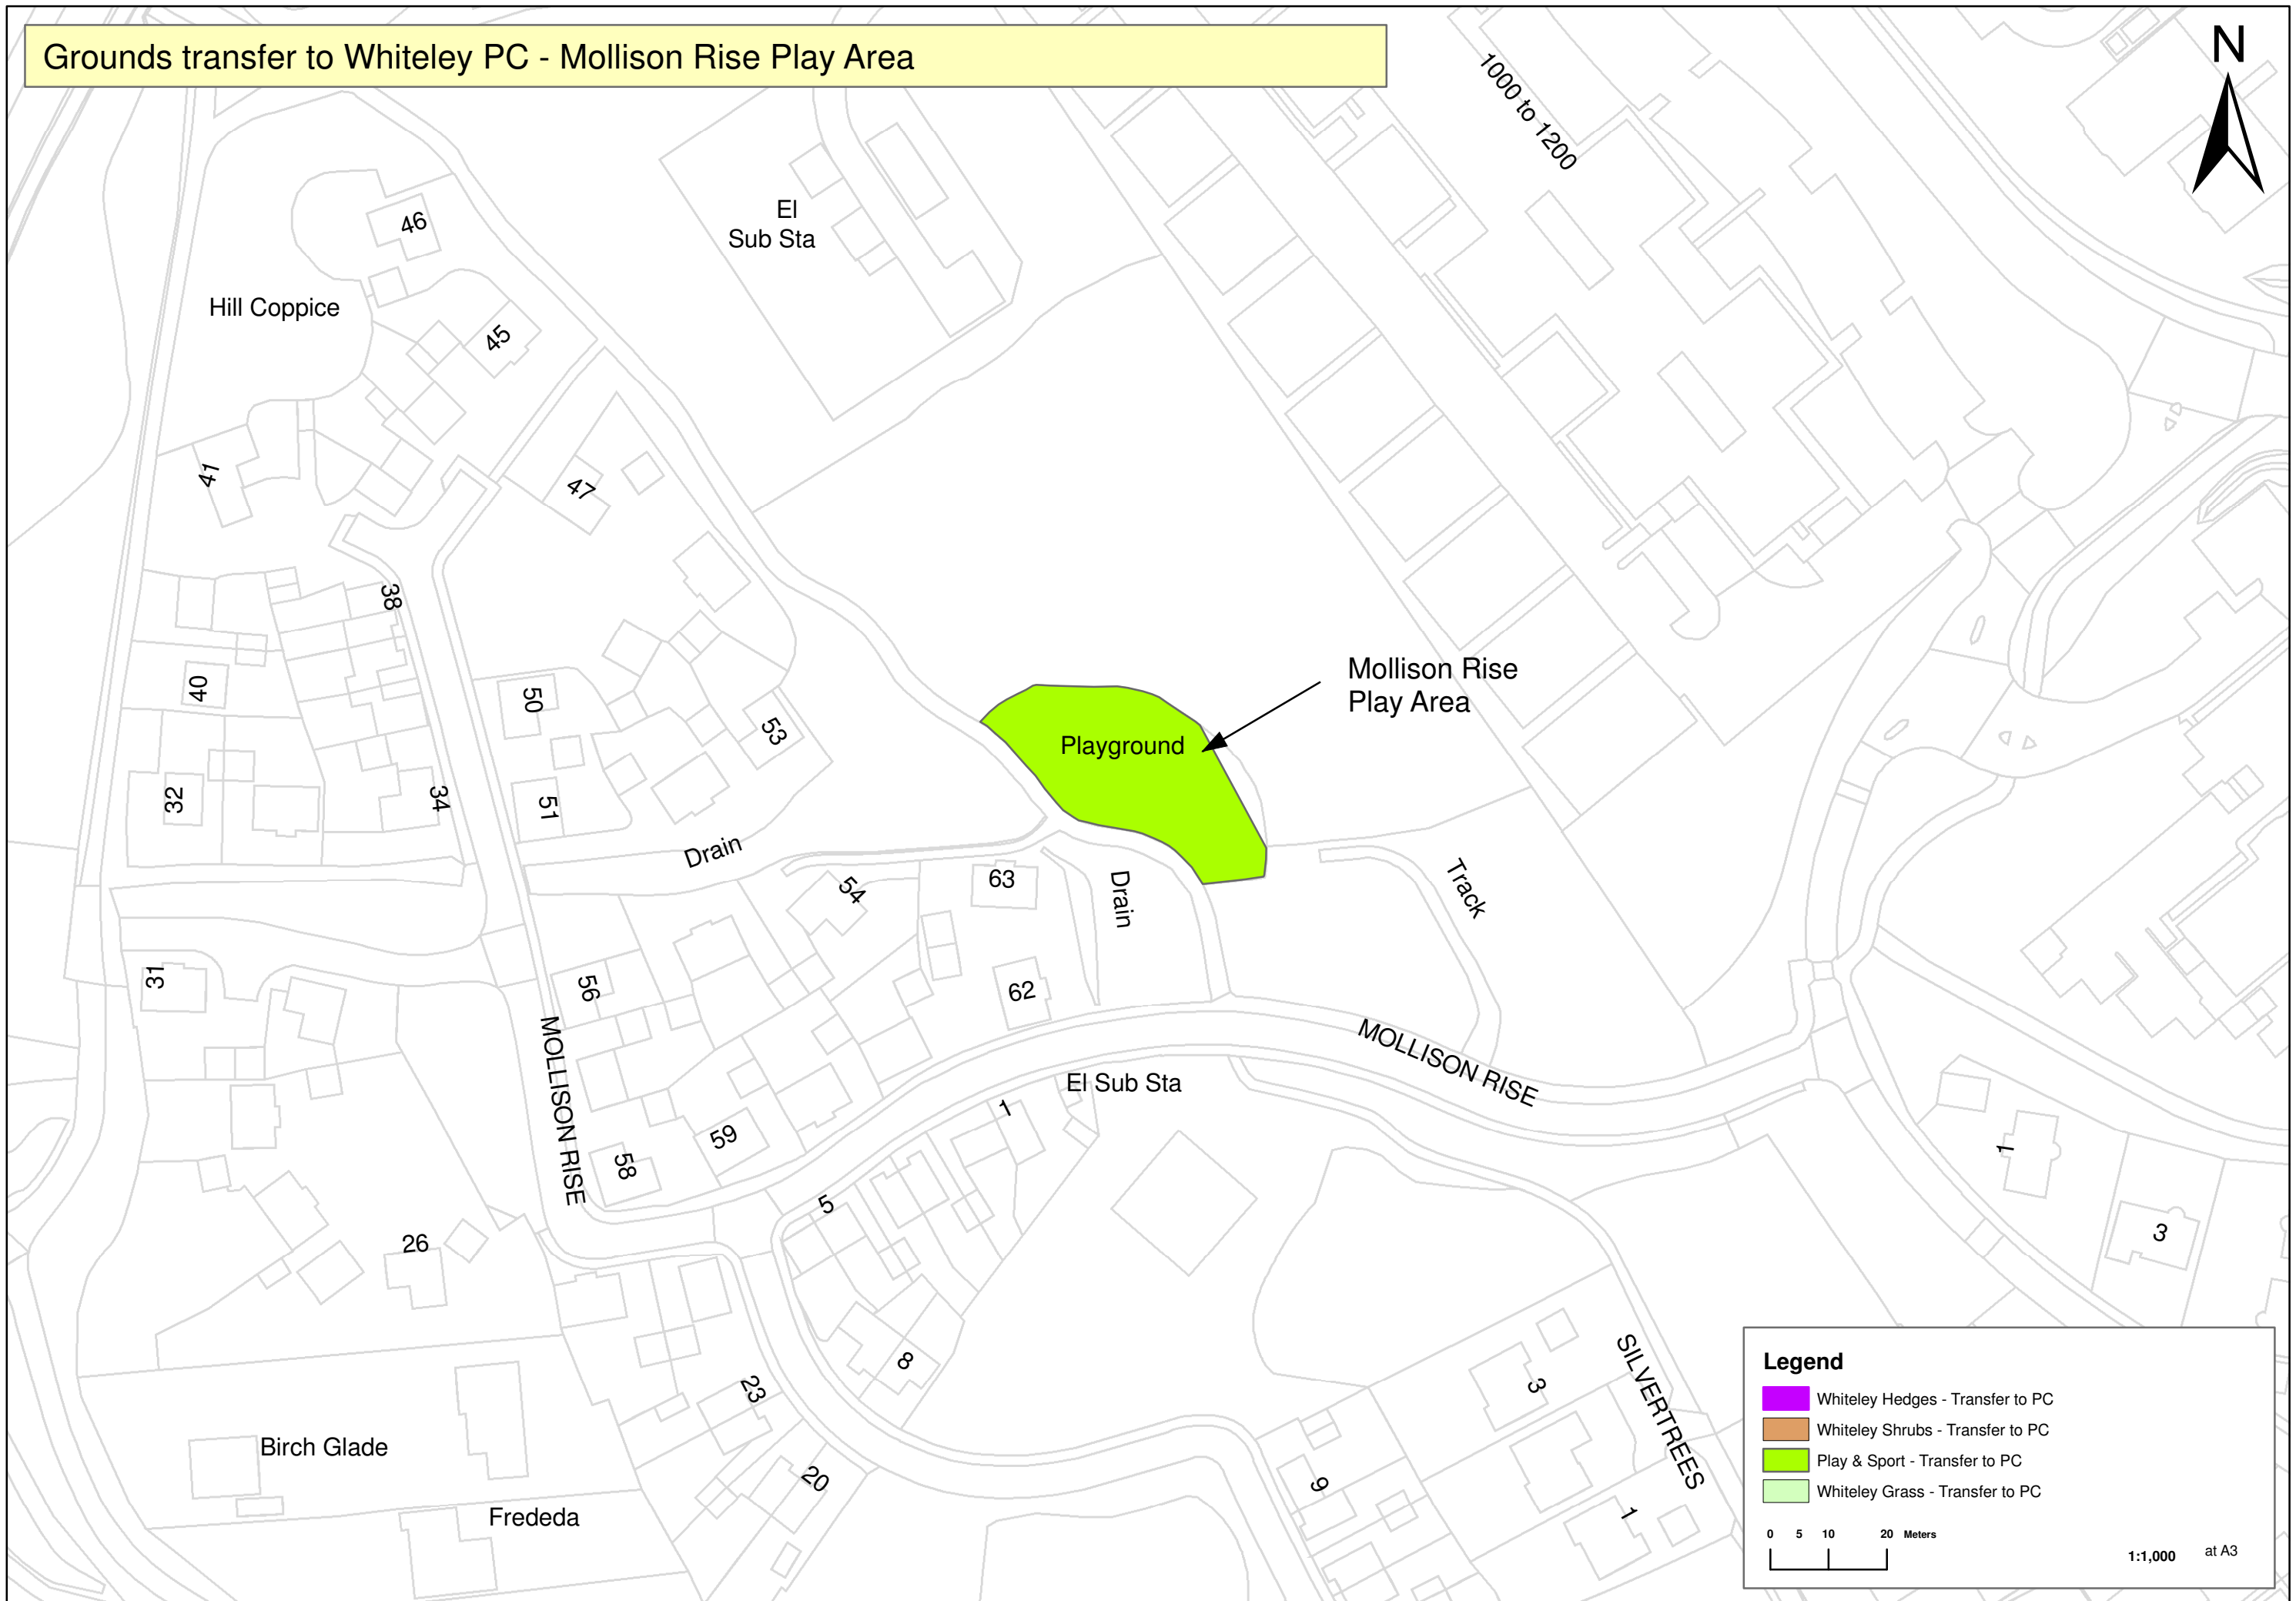

Grounds transfer to Whiteley PC - Mollison Rise Play Area

Legend

- Whiteley Hedges - Transfer to PC
- Whiteley Shrubs - Transfer to PC
- Play & Sport - Transfer to PC
- Whiteley Grass - Transfer to PC

0 5 10 20 Meters

1:1,000 at A3