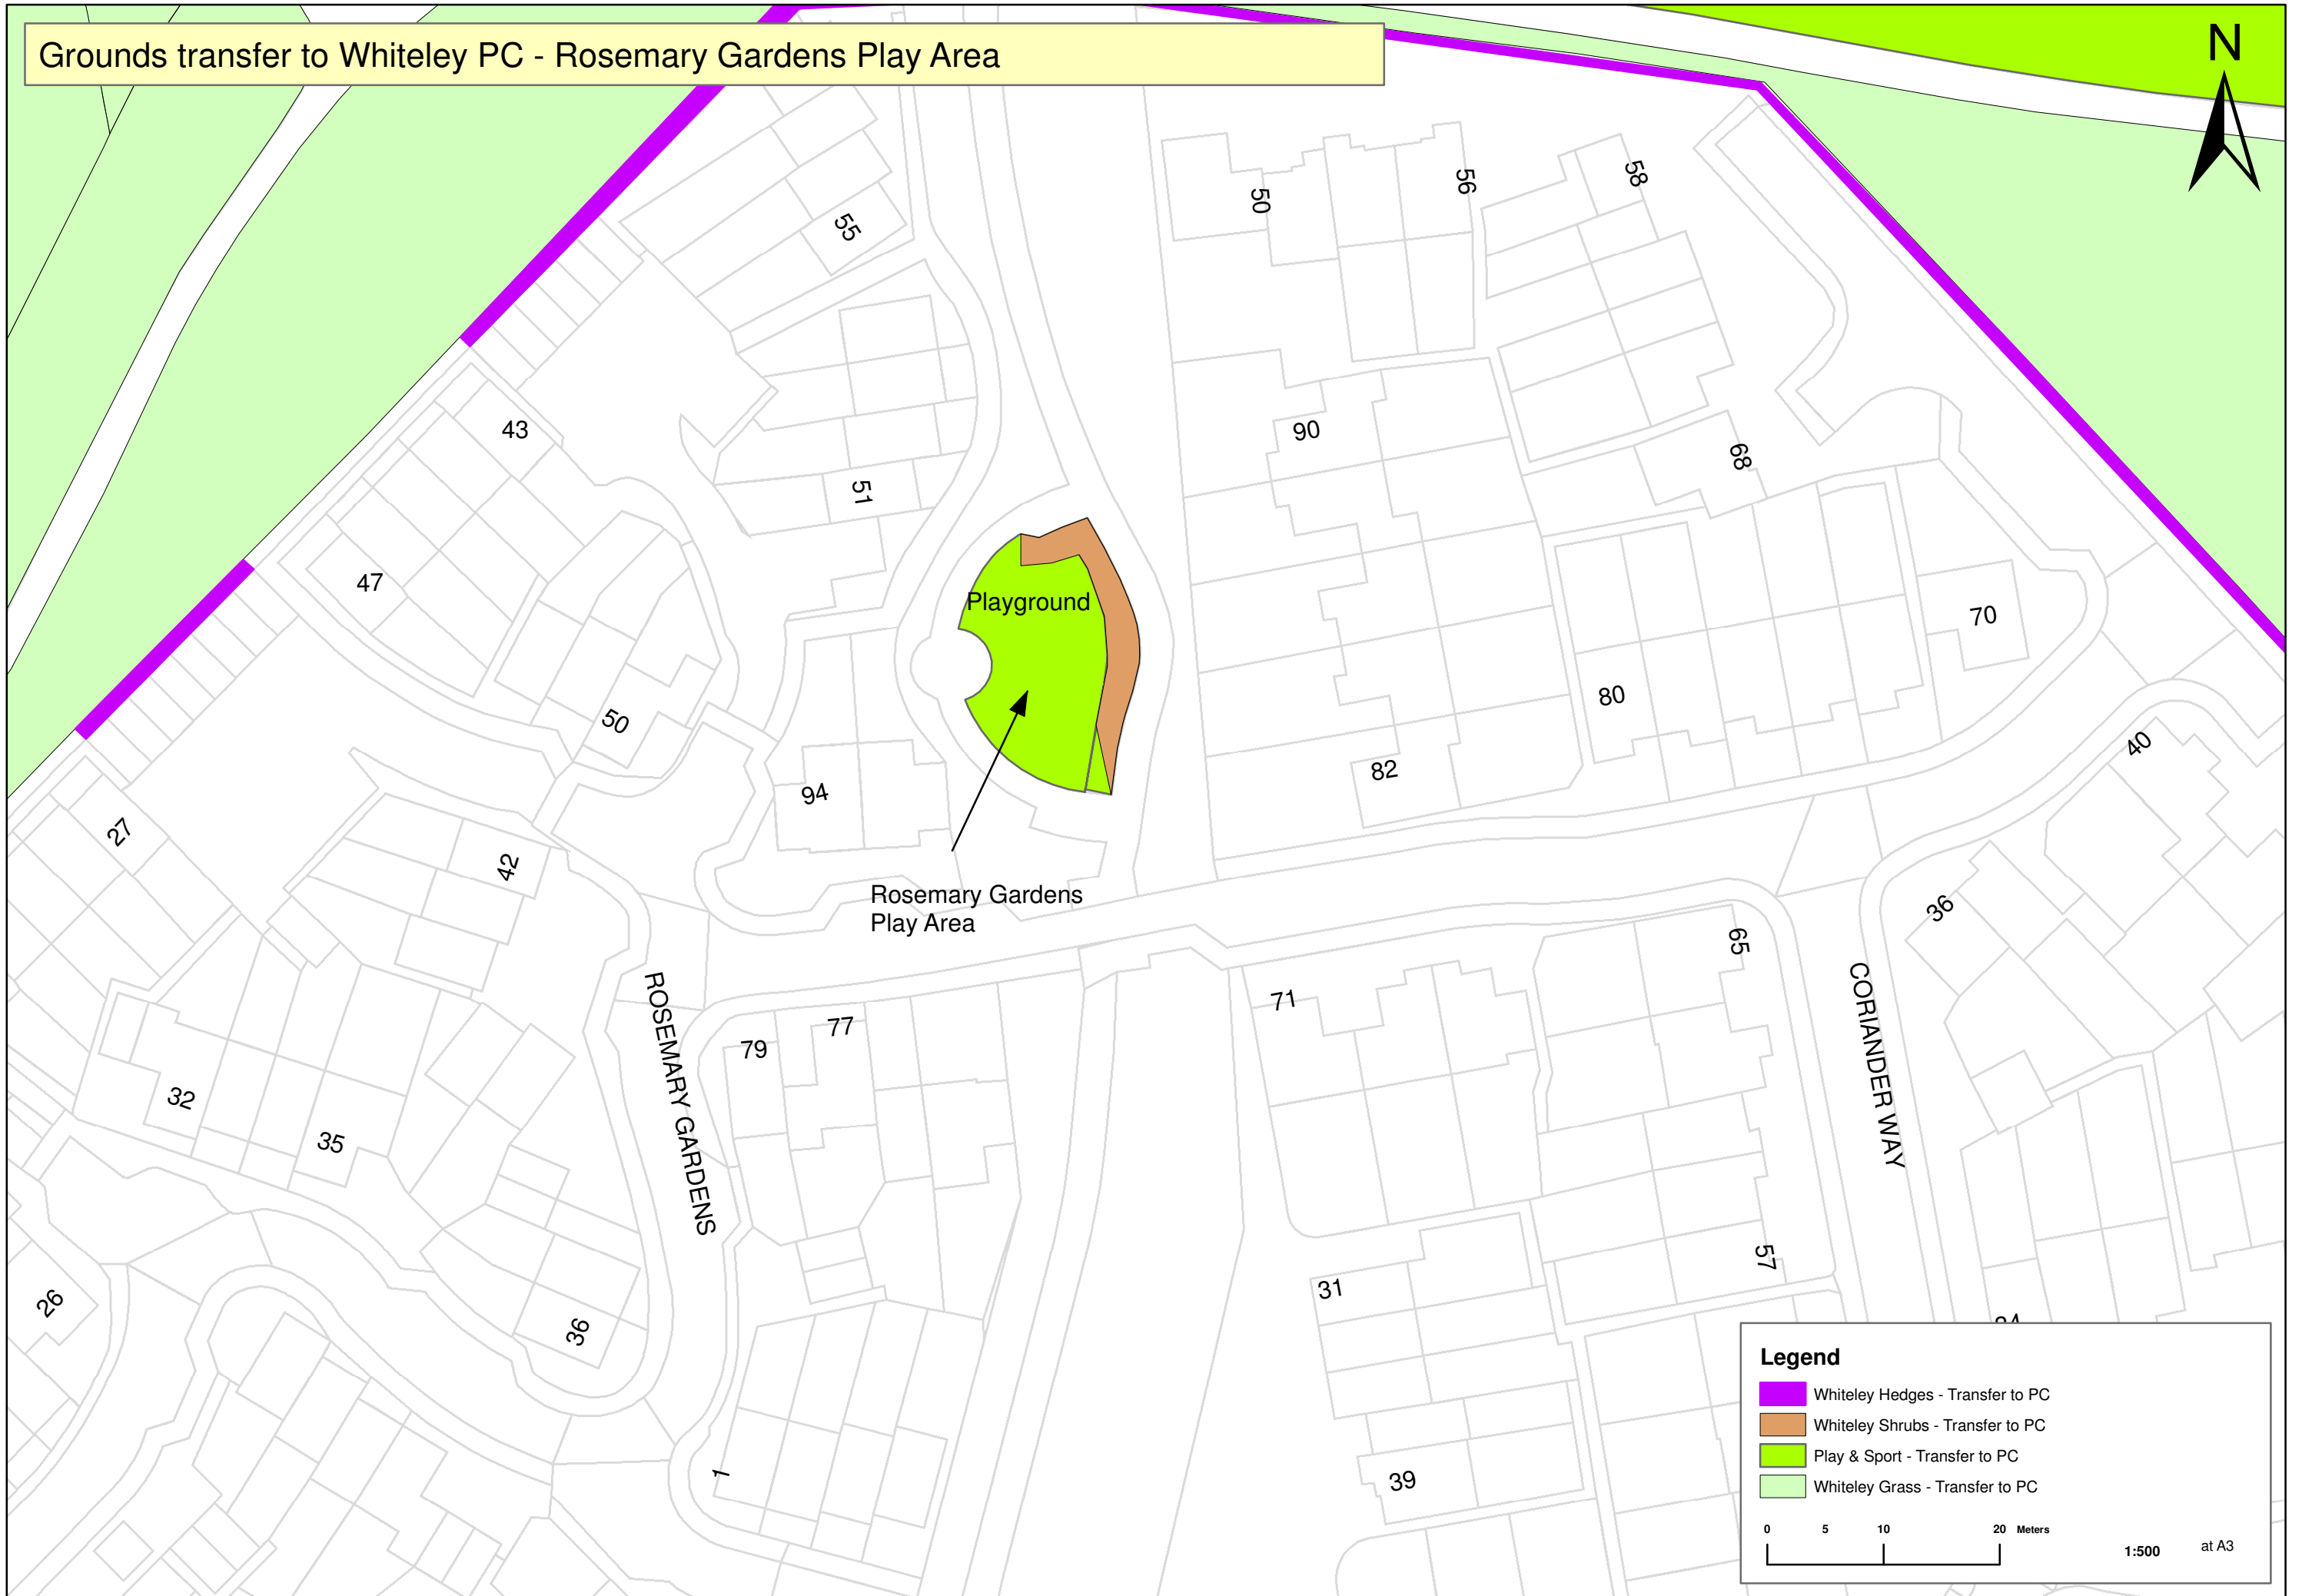

Grounds transfer to Whiteley PC - Rosemary Gardens Play Area

Playground

Rosemary Gardens
Play Area

ROSEMARY GARDENS

CORIANDER WAY

Legend

-  Whiteley Hedges - Transfer to PC
-  Whiteley Shrubs - Transfer to PC
-  Play & Sport - Transfer to PC
-  Whiteley Grass - Transfer to PC

1:500 at A3